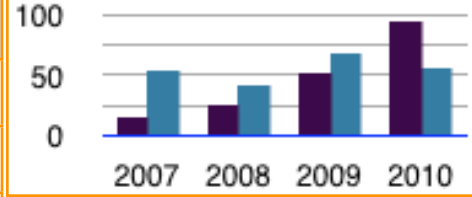

Tool Bar - Pages

- Show Styles Drawer
- Show Page Thumbnails
- Show Search
- Show Comments
- Show Format Bar
- Hide Layout
- Hide Rulers
- Show Invisibles

Wrap

Object Placement

- Inline (moves with text)
- Floating (doesn't move with text)

Object causes wrap

Text Fit

12 pt Extra Space 50% Alpha

Media

Audio Photos Movies

iPhoto

- Events
- Photos
- 04 0217 secretary
- Last 12 Months
- Last Import

DSCN6976 DSCN6978 DSCN6979